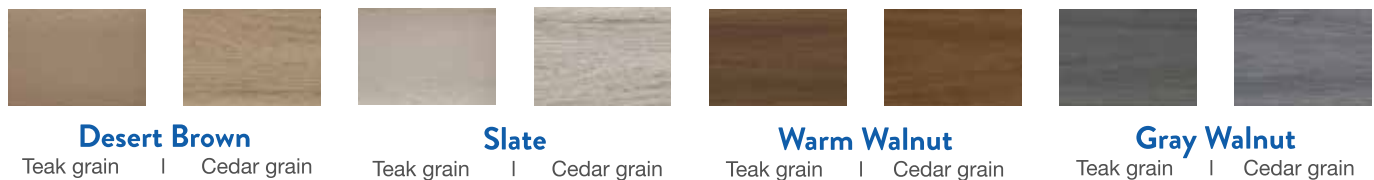

Inteplast Porch Solid & Variegated Colors

Teak & Cedar Grain Dual Sided Embossings

Features & Benefits

- Engineered to be durable, lightweight, and moisture resistant
- Constructed of 100% PVC with no organic materials
- Will not rot, crack, split, or splinter while being impervious to moisture, insects, and termites
- Our capstock technology enables our boards to retain their color and charm against the outside elements
- Ultra-low maintenance, never needs painting, staining, or sealing
- Each board is reversible with two unique woodgrain finishes
- Installs with all industry standard stainless steel fasteners, or hidden fastening systems
- Can be heat bent to form curves or custom designs
- Lifetime Limited Residential Warranty
- 25-Year Fade & Stain Residential Warranty
- 20-Year Commercial Warranty

Sizes & Profiles

DECK - Square Edge	FASCIA
<table border="0"> <tr> <th>Thickness</th> <th>Width</th> <th>Lengths</th> </tr> <tr> <td>1"</td> <td>5-1/2"</td> <td>12', 16', 20'</td> </tr> </table>	<table border="0"> <tr> <th>Thickness</th> <th>Width</th> <th>Length</th> </tr> <tr> <td>1/2"</td> <td>11-3/4"</td> <td>12'</td> </tr> </table> <i>Available in Reversible Teak & Cedar Grains</i>
DOCK - Square Edge	PORCH - Tongue & Groove
<table border="0"> <tr> <th>Thickness</th> <th>Width</th> <th>Lengths</th> </tr> <tr> <td>1-1/2"</td> <td>5-1/2"</td> <td>12', 16', 20'</td> </tr> </table>	<table border="0"> <tr> <th>Thickness</th> <th>Width</th> <th>Lengths</th> </tr> <tr> <td>1"</td> <td>3-1/8"</td> <td>12', 16'</td> </tr> </table>

Moisture Resistant

Insect Resistant

Ultra-Low Maintenance

Test & Code Compliance

ICC (International Code Council) Evaluation Service
Report #ESR-2824
Meets ADA slip resistance compliance ASTM-F1679

Note:

Inteplast Deck, Dock, and Porch provides the ultimate look of natural wood and may exhibit a slight variation of color and grain from board to board.
Colors may vary due to printing, please see actual product before making a selection.
Visit our website for updated warranties, installation guidelines, clean & care guidelines: www.inteplastbuild.com/literature.html